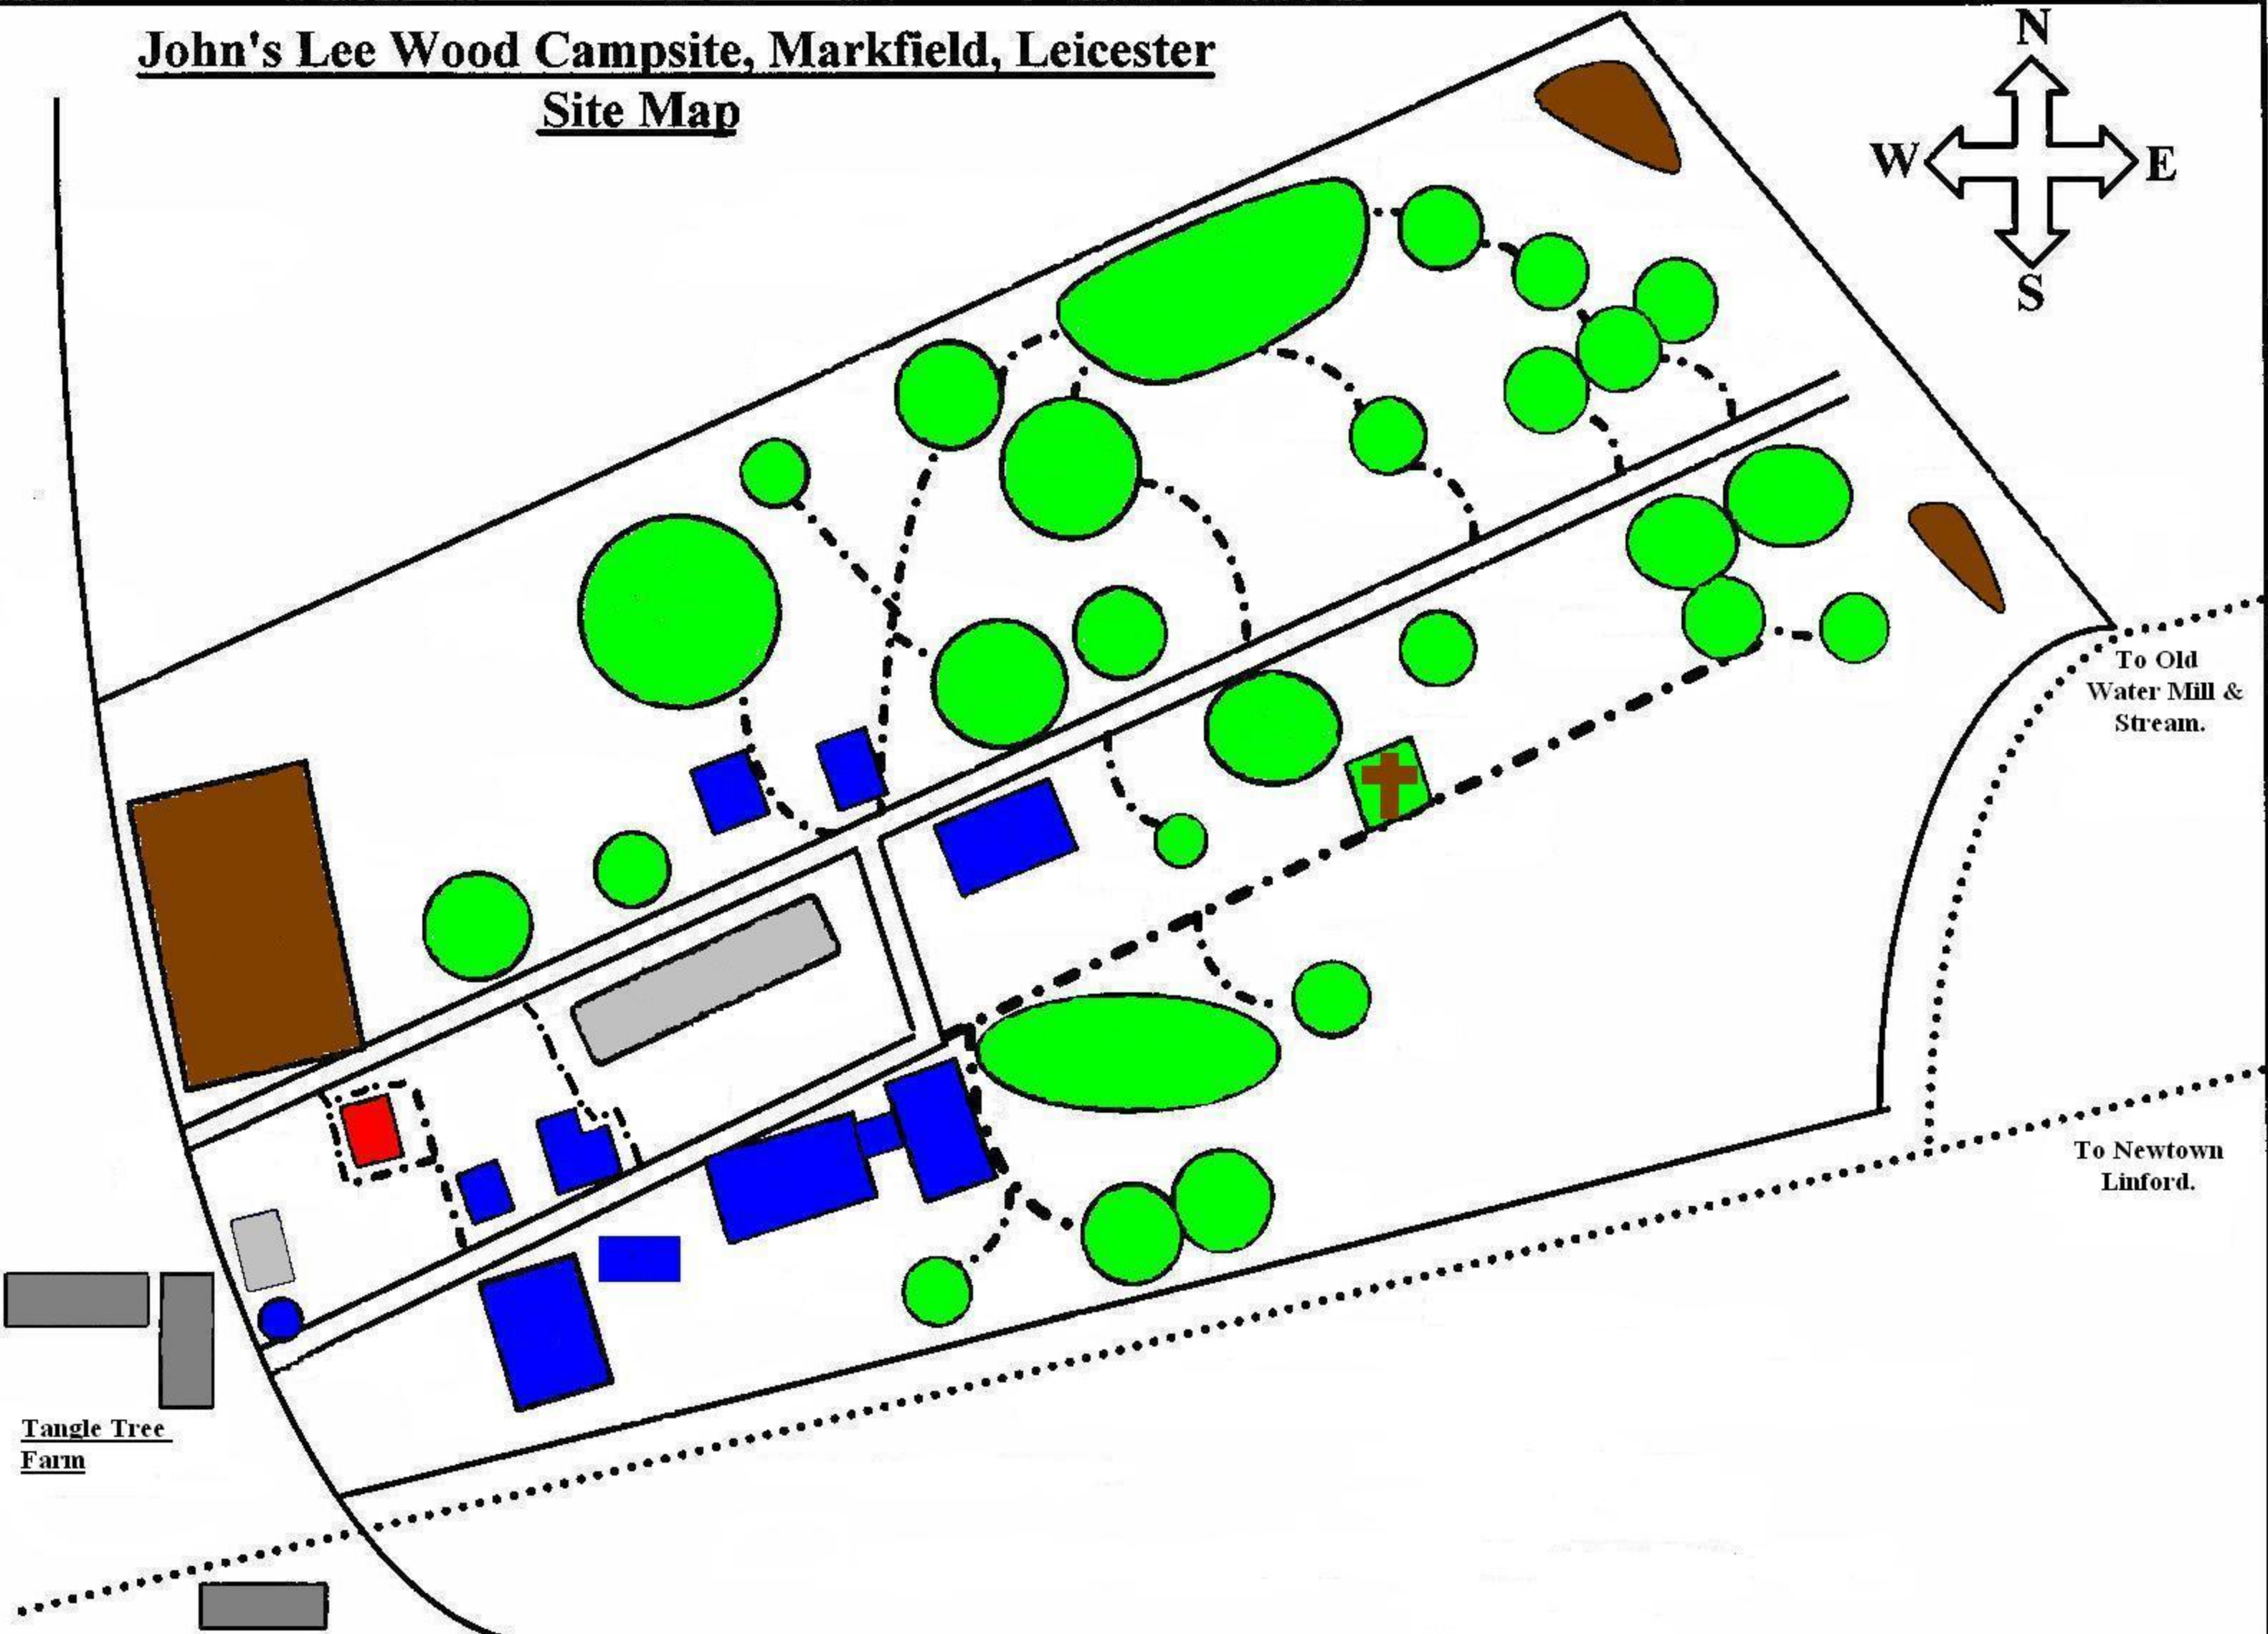

**John's Lee Wood Campsite, Markfield, Leicester**  
**Site Map**

To Old Water Mill & Stream.

To Newtown Linford.

Tangle Tree Farm