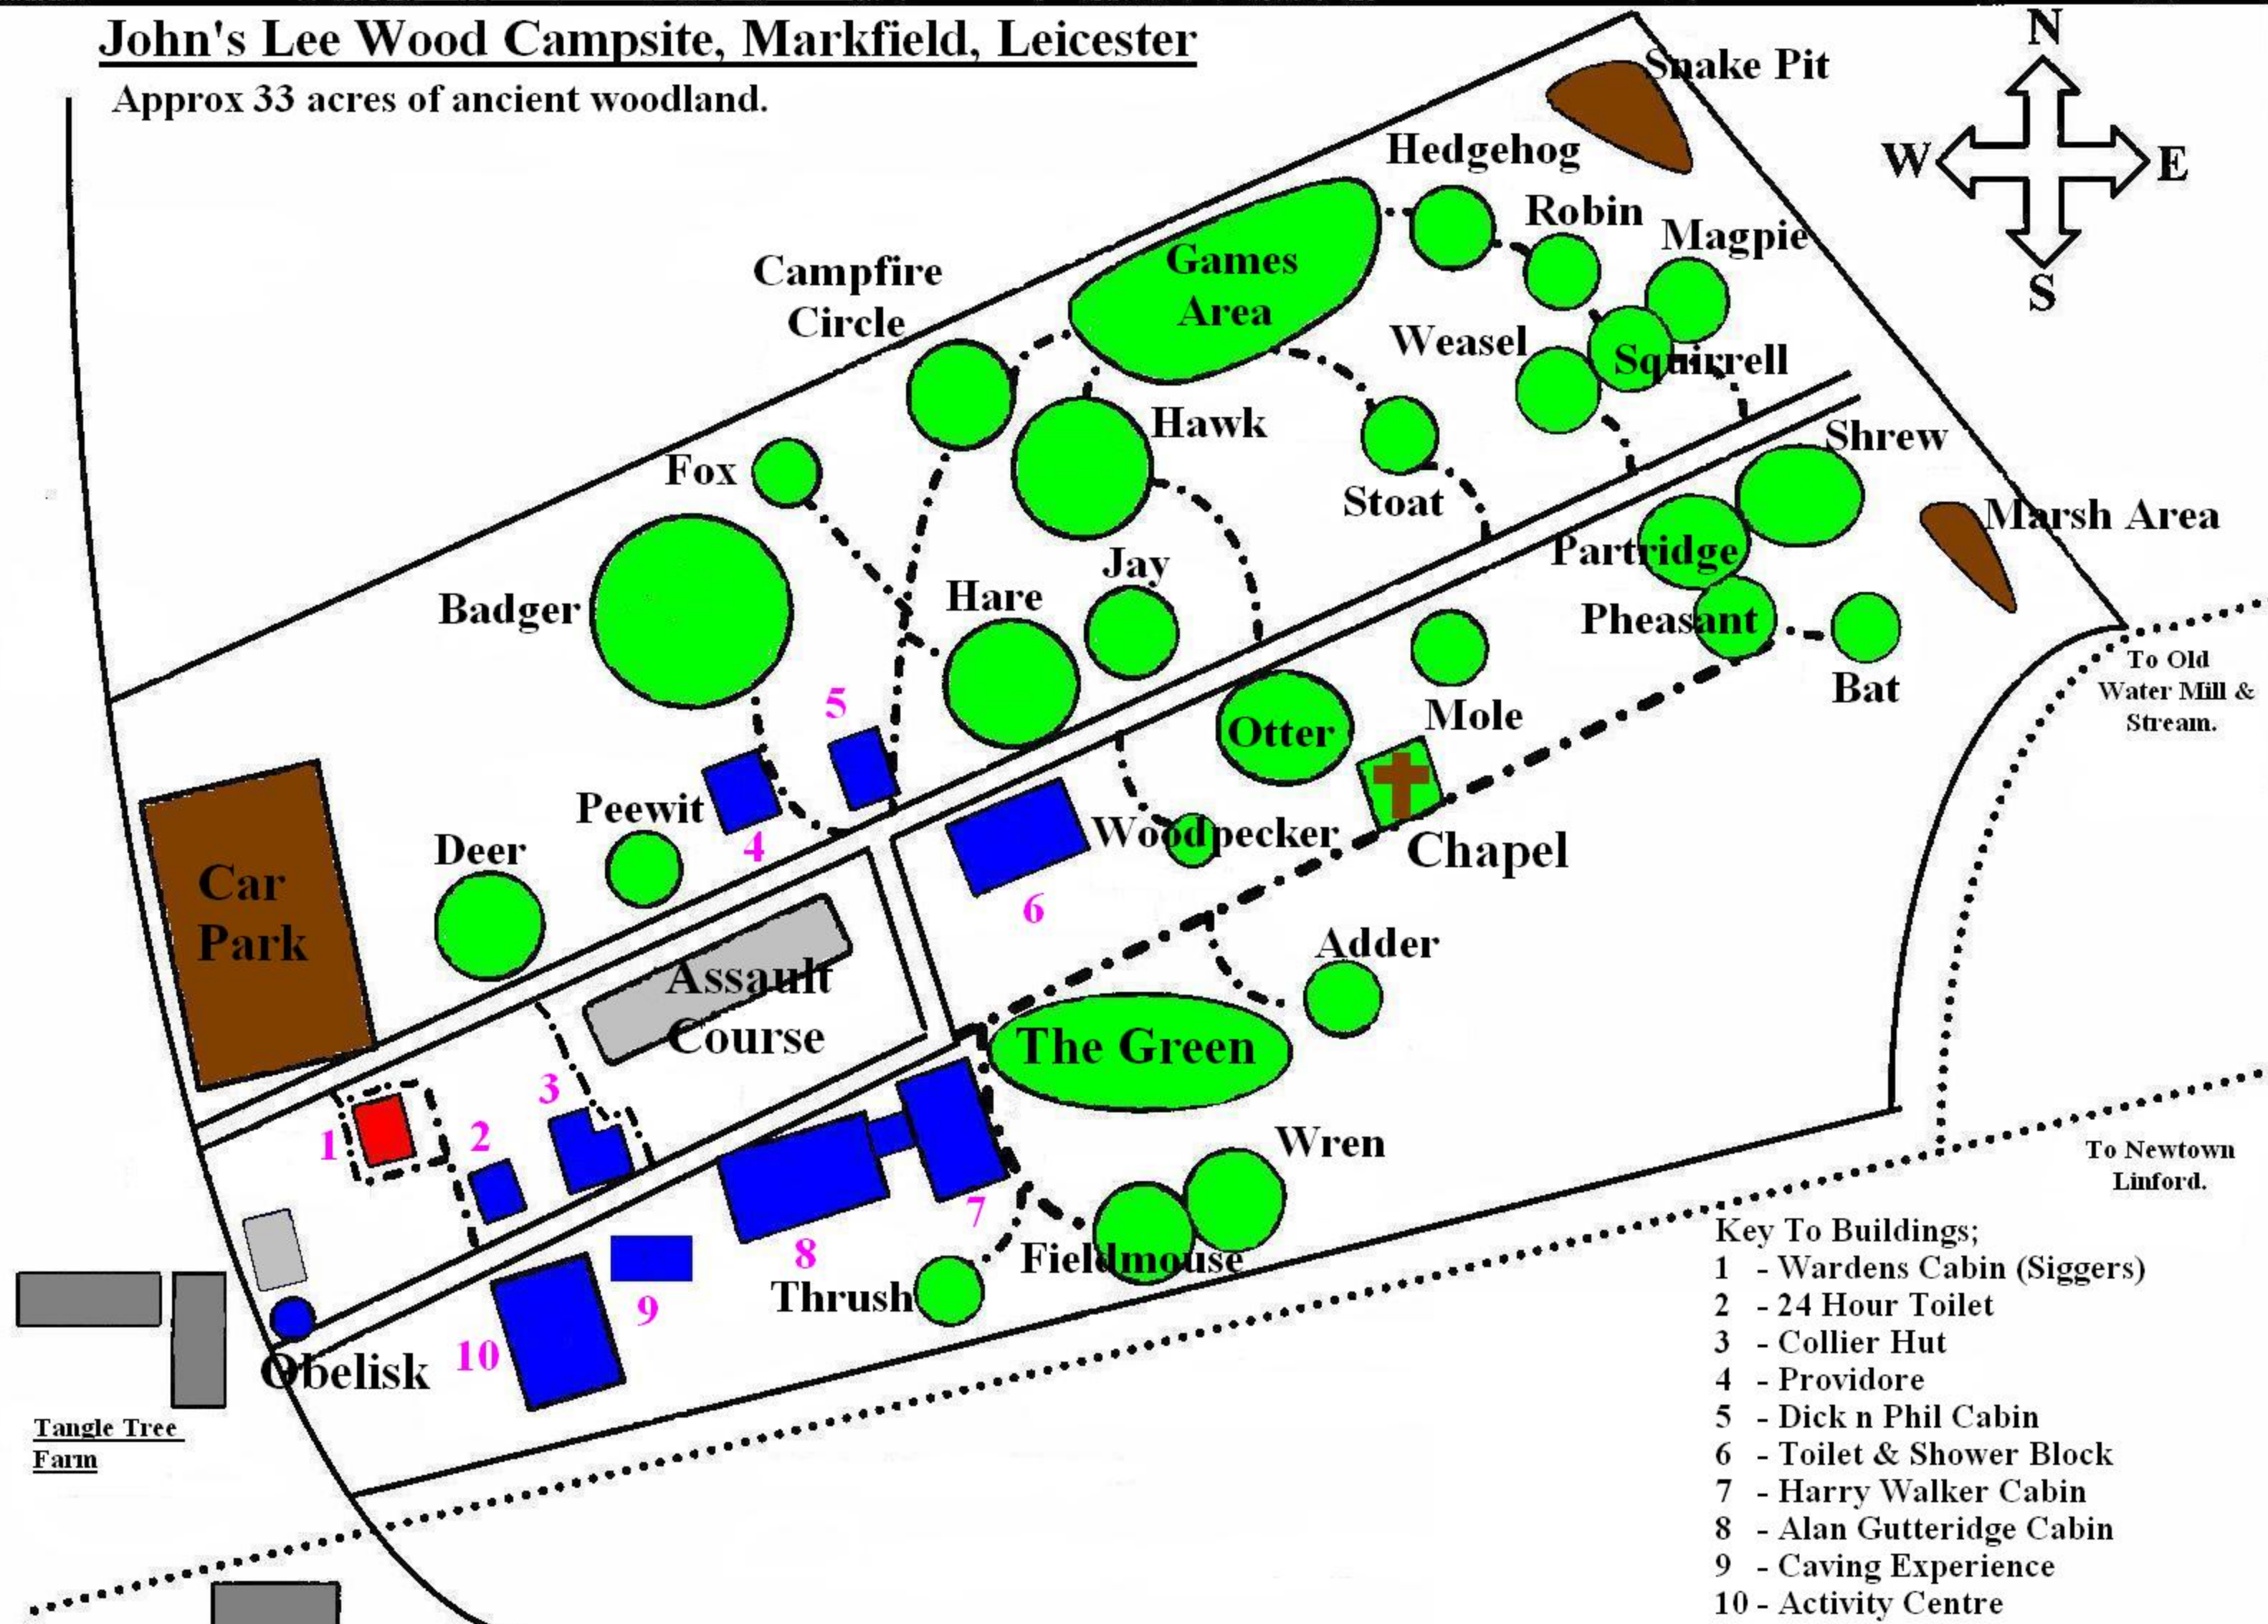

# John's Lee Wood Campsite, Markfield, Leicester

Approx 33 acres of ancient woodland.

- Key To Buildings;
- 1 - Wardens Cabin (Siggers)
  - 2 - 24 Hour Toilet
  - 3 - Collier Hut
  - 4 - Providore
  - 5 - Dick n Phil Cabin
  - 6 - Toilet & Shower Block
  - 7 - Harry Walker Cabin
  - 8 - Alan Gutteridge Cabin
  - 9 - Caving Experience
  - 10 - Activity Centre